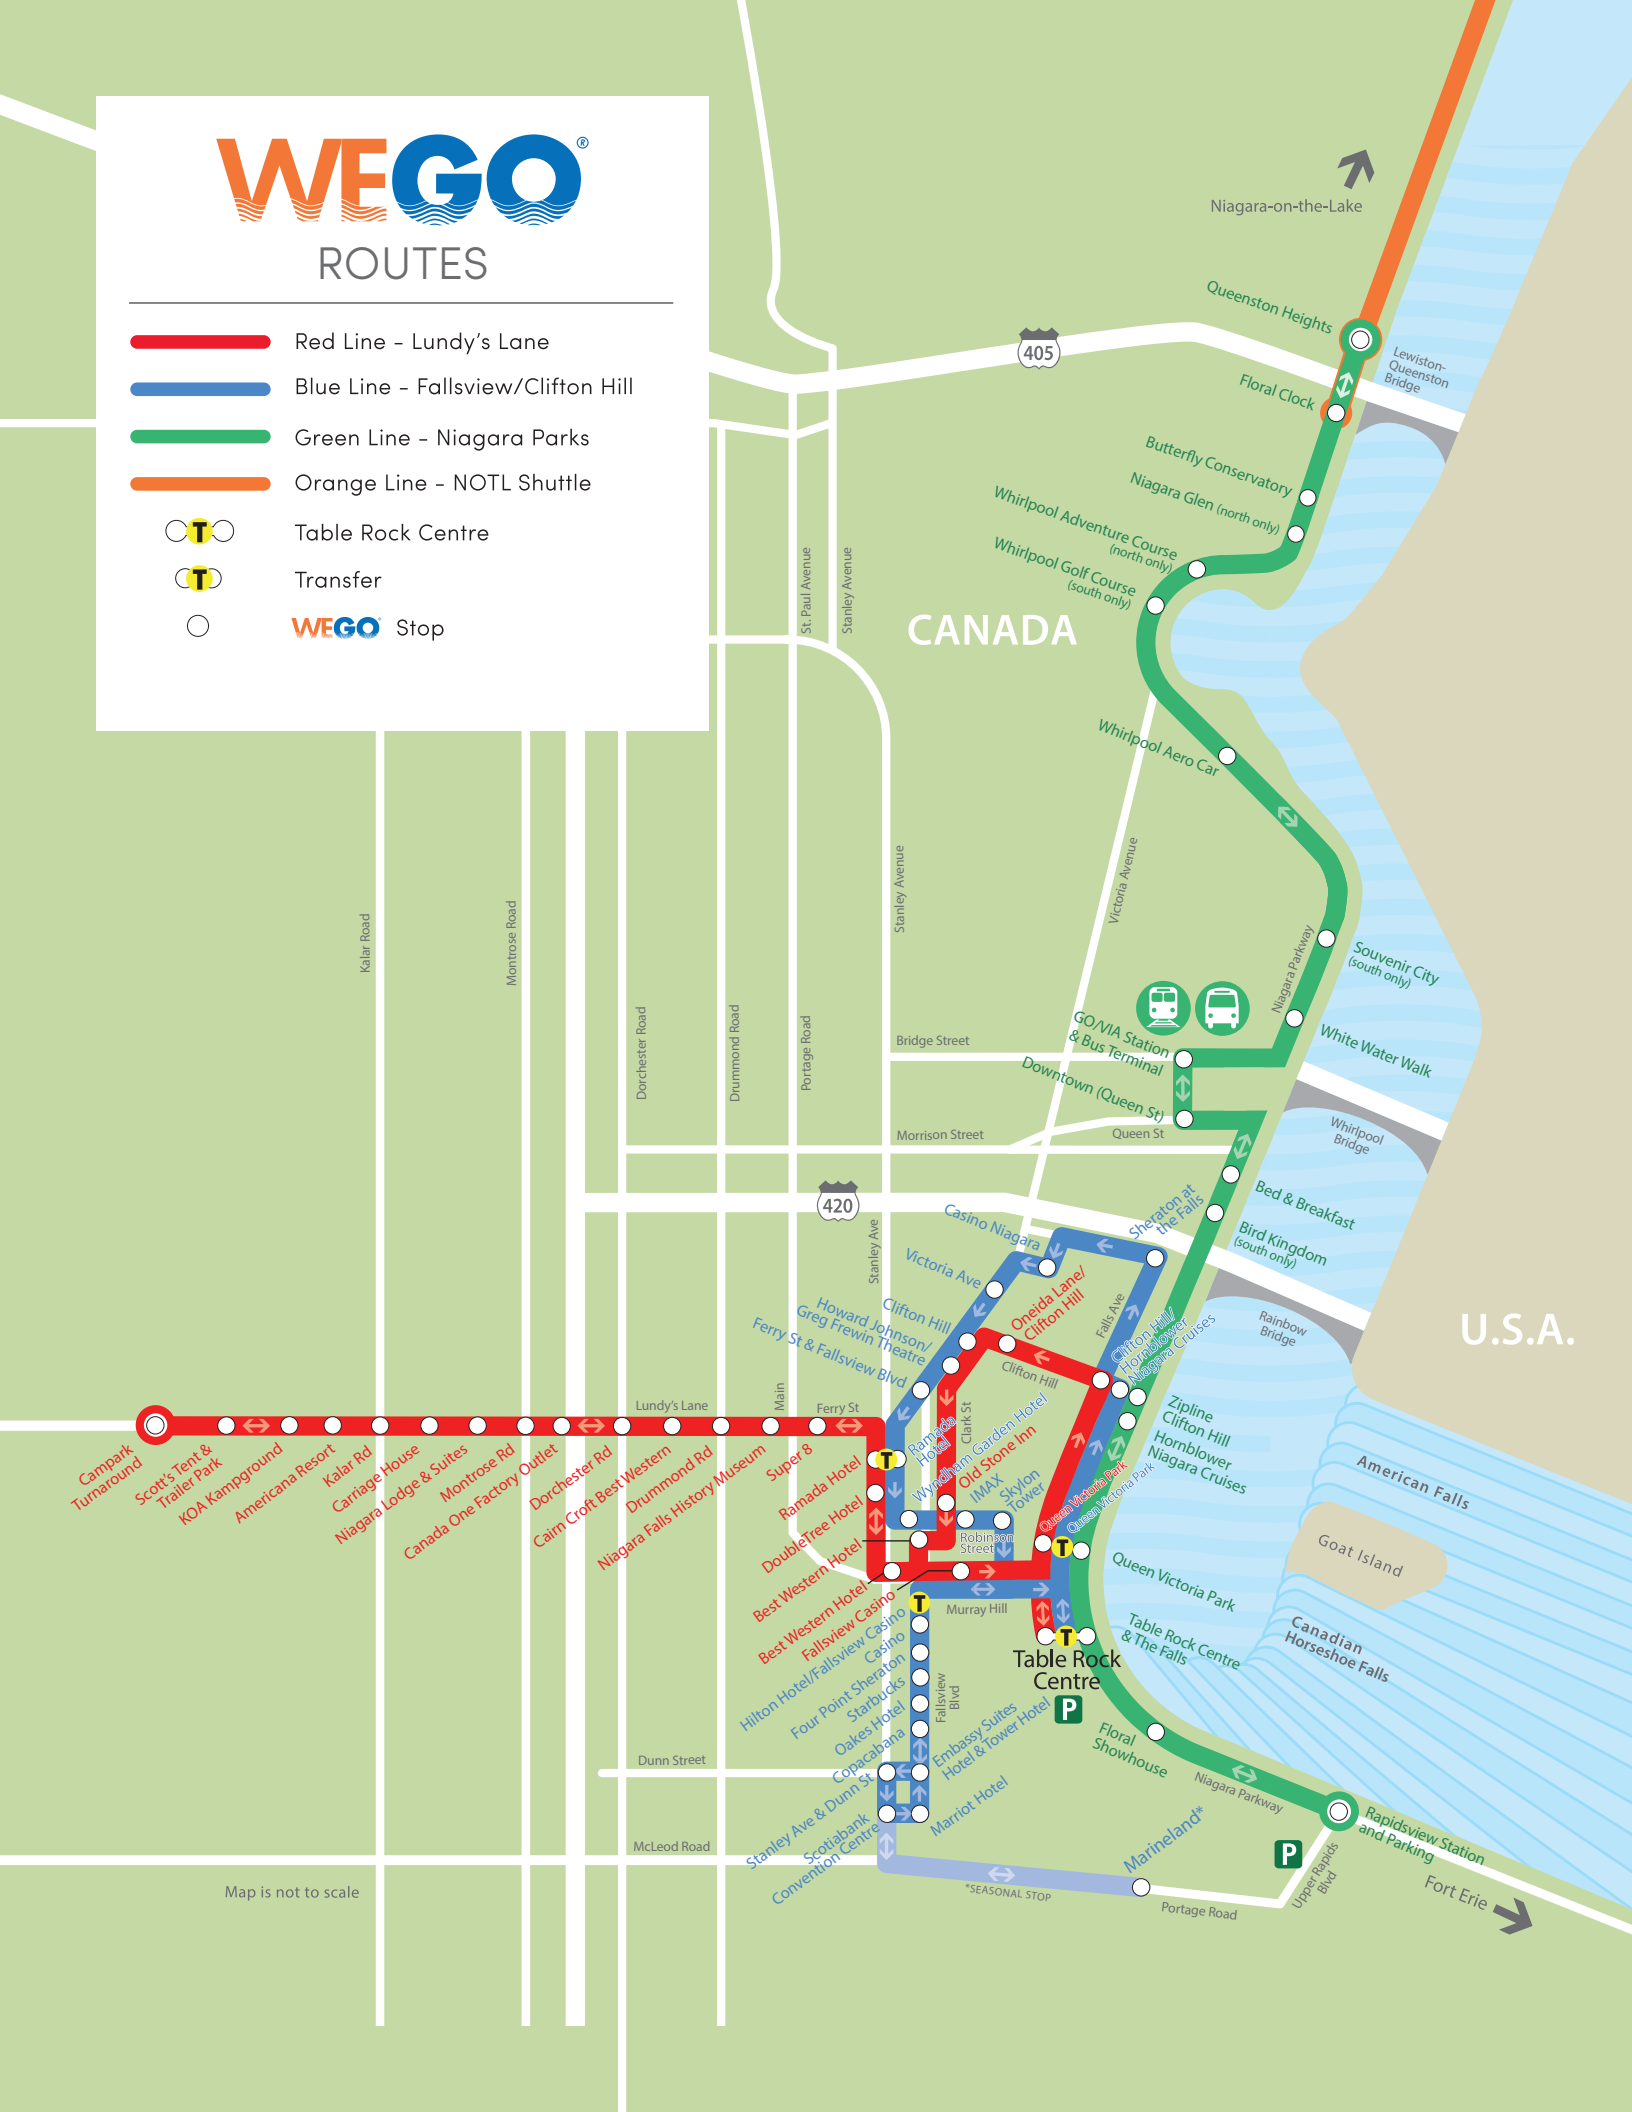

# ROUTES

- Red Line - Lundy's Lane
- Blue Line - Fallsview/Clifton Hill
- Green Line - Niagara Parks
- Orange Line - NOTL Shuttle
- Table Rock Centre
- Transfer
- WEGO Stop

Map is not to scale