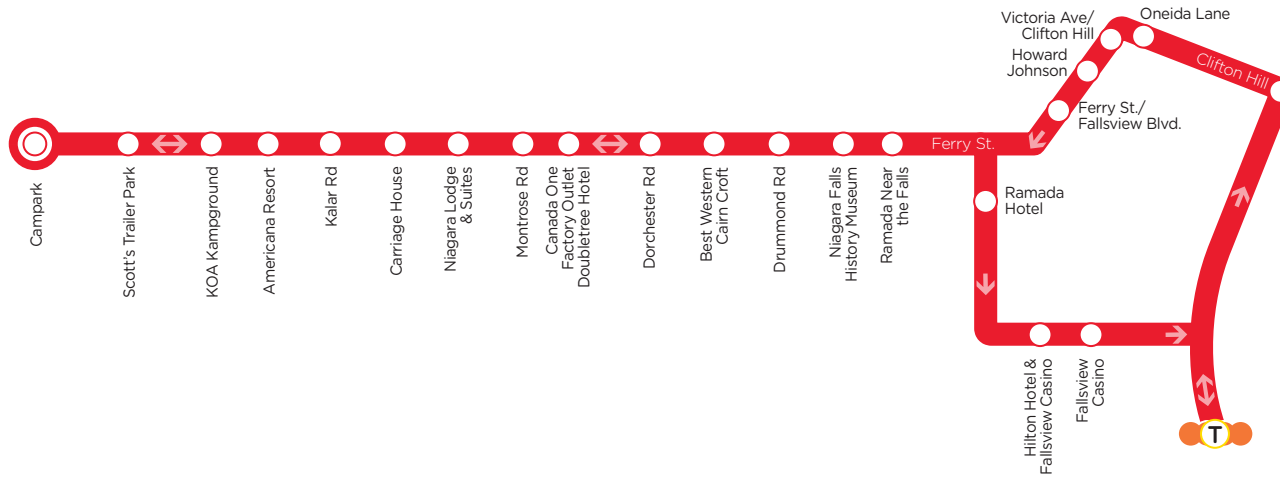

601 - RED LINE EASTBOUND

601 - RED LINE WESTBOUND

602 - BLUE LINE

Daily • April 1 - May 15

Campark Turnaround	6:00am
Kalar Rd.	6:04am
Montrose Rd.	6:07am
Dorchester Rd.	6:09am
Drummond Rd.	6:10am
Niagara Falls Museum	6:12am
Fallsview Casino	6:19am
Table Rock Centre	6:21am

Bus will arrive every 30 minutes until:

Sunday service begins at 7:00am

Daily • April 1 - May 15

Table Rock Centre	6:30am
Niagara City Cruises	6:33am
Victoria Ave./Clifton Hill	6:35am
Ferry St./Gladstone Ave.	6:40am
Ferry St./Main St.	6:41am
Drummond Rd.	6:42am
Dorchester Rd.	6:45am
Montrose Rd.	6:47am
Kalar Rd.	6:49am
Campark Turnaround	6:52am

Bus will arrive every 30 minutes until last bus at:

Sunday service begins at 7:10am

Daily • April 1 - May 15

Fallsview Ave./Livingston St.	9:35am
Embassy Suites	9:38am
Fallsview Casino	9:39am
Table Rock Centre	9:50am
Niagara City Cruises	9:53am
Casino Niagara	9:58am
Victoria Ave./Clifton Hill	10:00am
Skylon Tower	10:04am
Copacabana	10:07am
Niagara Falls Convention Centre	10:09am

Bus will arrive every 40 minutes until last bus at:

During long weekends and the Christmas holiday schedule, service frequency will be every 20 minutes