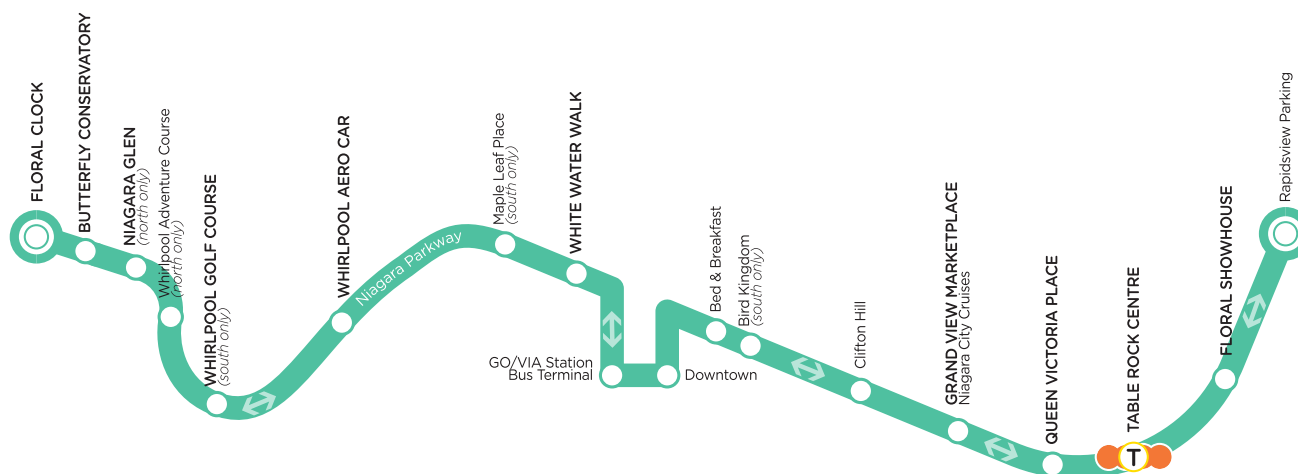

Niagara also welcomes cyclists! Each WEGO bus can transport two bicycles on front-mounted racks.

SPRING-SUMMER SCHEDULE
2024

603 - GREEN LINE NORTHBOUND

603 - GREEN LINE SOUTHBOUND

601 - RED LINE EASTBOUND

601 - RED LINE WESTBOUND

Get around Niagara Parks easily with WEGO transportation!

WEGO is a year-round transportation system that connects all Niagara Parks locations to major attractions and hotels in the Niagara Falls tourist district. Three convenient routes meet at Table Rock centre, at the brink of the Canadian Horseshoe Falls.

GO Transit connection in Niagara Falls

Enjoy year-round GO Transit service in Niagara Falls with connections to Table Rock Centre via the **GREEN** WEGO line. Visit niagaraparks.com/GO for more information.

Bus will arrive every 30 minutes until:

Sunday service begins at 7:00am

Daily • April 1 - May 15

Table Rock Centre	6:30am
Niagara City Cruises	6:33am
Victoria Ave./Clifton Hill	6:35am
Ferry St./Gladstone Ave.	6:40am
Ferry St./Main St.	6:41am
Drummond Rd.	6:42am
Dorchester Rd.	6:45am
Montrose Rd.	6:47am
Kalar Rd.	6:49am
Campark Turnaround	6:52am