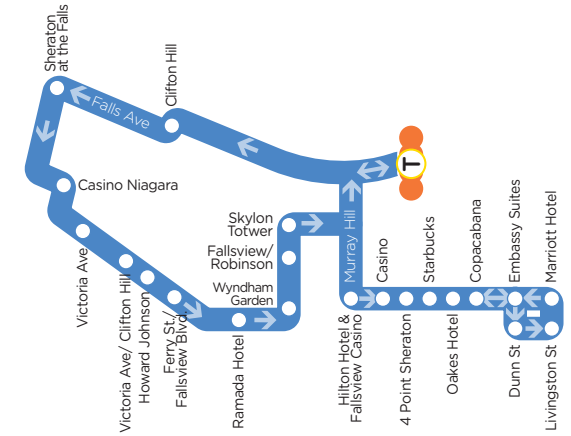

601 - RED LINE EASTBOUND

601 - RED LINE WESTBOUND

602 - BLUE LINE

Daily • April 1 - May 15

Campark Turnaround	6:00am
Kalar Rd.	6:04am
Montrose Rd.	6:07am
Dorchester Rd.	6:09am
Drummond Rd.	6:10am
Niagara Falls Museum	6:12am
Fallsview Casino	6:19am
Table Rock Centre	6:21am

Bus will arrive every 30 minutes until:

Sunday service begins at 7:00am

Daily • April 1 - May 15

Table Rock Centre	6:30am
Niagara City Cruises	6:33am
Victoria Ave./Clifton Hill	6:35am
Ferry St./Gladstone Ave.	6:40am
Ferry St./Main St.	6:41am
Drummond Rd.	6:42am
Dorchester Rd.	6:45am
Montrose Rd.	6:47am
Kalar Rd.	6:49am
Campark Turnaround	6:52am

Bus will arrive every 30 minutes until last bus at:

Sunday service begins at 7:10am

Daily • April 1 - May 15

Fallsview Ave./Livingston St.	9:35am
Embassy Suites	9:38am
Fallsview Casino	9:39am
Table Rock Centre	9:50am
Niagara City Cruises	9:53am
Casino Niagara	9:58am
Victoria Ave./Clifton Hill	10:00am
Skylon Tower	10:04am
Copacabana	10:07am
Niagara Falls Convention Centre	10:09am

Bus will arrive every 40 minutes until last bus at:

During long weekends and the Christmas holiday schedule, service frequency will be every 20 minutes