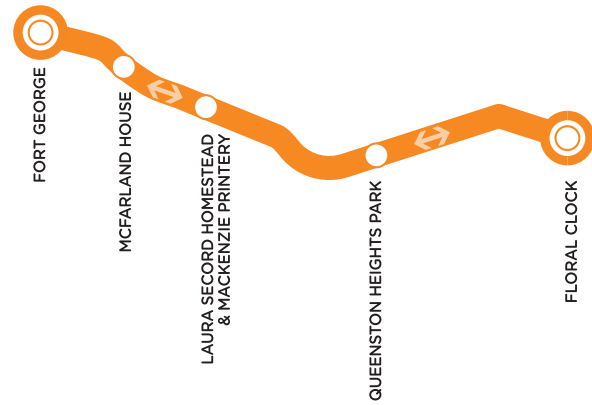

604 - NOTL SHUTTLE

602 - BLUE LINE

Niagara-On-The-Lake Shuttle

From April 1 to October 27, the Niagara-on-the-Lake shuttle offers service between Niagara-on-the-Lake and the village of Queenston. Visit niagaraparks.com/notlshuttle for more information.

ONE WAY	ADULT	CHILD
	$12.00	$6.00
ROUND TRIP	$24.00	$12.00

Daily • April 1 - June 29

Floral Clock	Queenston Heights	Laura Secord Homestead/Mackenzie Printery	McFarland House	Fort George Turnaround
10:30am	10:32am	10:38am	10:50am	11:00am
6:30pm	6:21pm	6:15pm	6:04pm	6:00pm

Bus will arrive every 60 minutes until last southbound bus at:

Daily • June 30 - September 2

9:30am	9:32am	9:38am	9:50am	10:00am
7:30pm	7:21pm	7:15pm	7:04pm	7:00pm

Bus will arrive every 60 minutes until last southbound bus at:

Daily • September 3 - October 27

10:30am	10:32am	10:38am	10:50am	11:00am
6:30pm	6:21pm	6:15pm	6:04pm	6:00pm

Bus will arrive every 60 minutes until last southbound bus at: