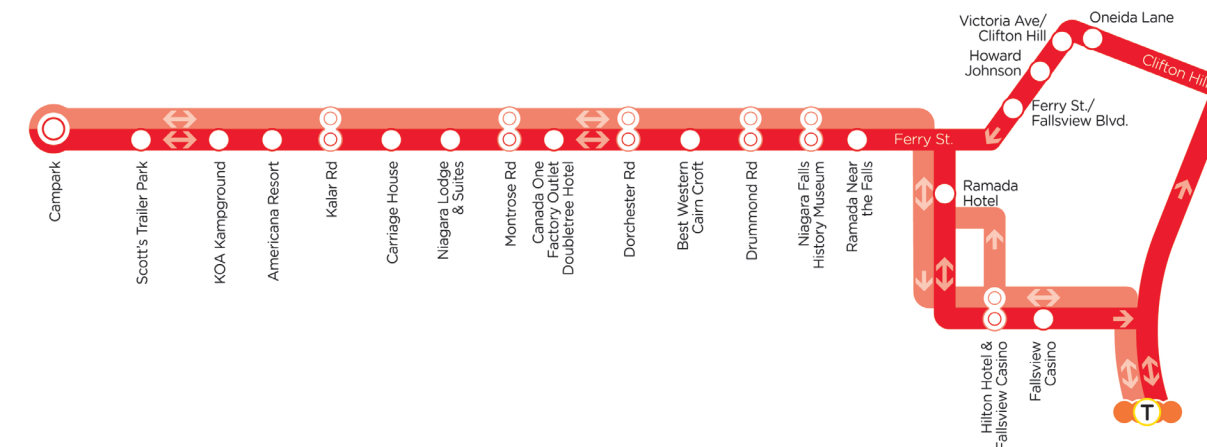

Daily • May 16 - September 2	
Campark Turnaround	6:00am
Kalar Rd.	6:04am
Montrose Rd.	6:07am
Dorchester Rd.	6:09am
Drummond Rd.	6:10am
Niagara Falls Museum	6:12am
Fallsview Casino	6:19am
Table Rock Centre	6:21am
Bus will arrive every 30 minutes until:	
10:30pm	10:34pm
Bus will arrive every 15 minutes until:	
11:00pm	11:07pm
Bus will arrive every 30 minutes until last bus at:	
9:00am	9:30am
9:34am	9:37am
9:39am	9:40am
9:42am	9:42am
9:49am	9:49am
10:01pm	10:40pm
10:42pm	10:42pm
10:49pm	10:49pm
10:51pm	10:51pm
Sunday service begins at 7:00am	

FOR UP-TO-DATE BUS SCHEDULES VISIT
NIAGARAPARKS.COM/WEGO
FOR UP-TO-DATE GO TRAIN SCHEDULES VISIT
GOTRANSIT.COM

All times listed are estimates, traffic congestion and weather conditions may impact schedule and service may be delayed. Children two and under ride for free. Pricing in Canadian dollars. Tax included. Green Line fare not available through the Transit app. All rates, routes and schedules are subject to change without notice. **0:00pm** indicates stop ends earlier than other stops on line.

Daily • May 16 - September 2	
Table Rock Centre	6:30am
Niagara City Cruises	6:33am
Victoria Ave./Clifton Hill	6:35am
Ferry St./Gladstone Ave.	6:40am
Ferry St./Main St.	6:41am
Drummond Rd.	6:42am
Dorchester Rd.	6:45am
Montrose Rd.	6:47am
Kalar Rd.	6:49am
Campark Turnaround	6:52am
Bus will arrive every 30 minutes until last bus at:	
11:30pm	11:33pm
Sunday service begins at 7:00am	
605 - RED LINE WESTBOUND EXPRESS	
Daily • May 16 - September 2	
Table Rock Centre	10:15am
Murray St./Fallsview Ave.	10:23am
Ferry St./Gladstone Ave.	10:25am
Ferry St./Main St.	10:26am
Drummond Rd.	10:27am
Dorchester Rd.	10:30am
Montrose Rd.	10:32am
Kalar Rd.	10:34am
Campark Turnaround	10:37am
Bus will arrive every 30 minutes until last bus at:	
10:45pm	10:53pm
10:55pm	10:55pm
10:56pm	10:56pm
10:57pm	10:57pm
11:00pm	10:30am
11:02pm	10:32am
11:04pm	10:34am
11:07pm	10:37am