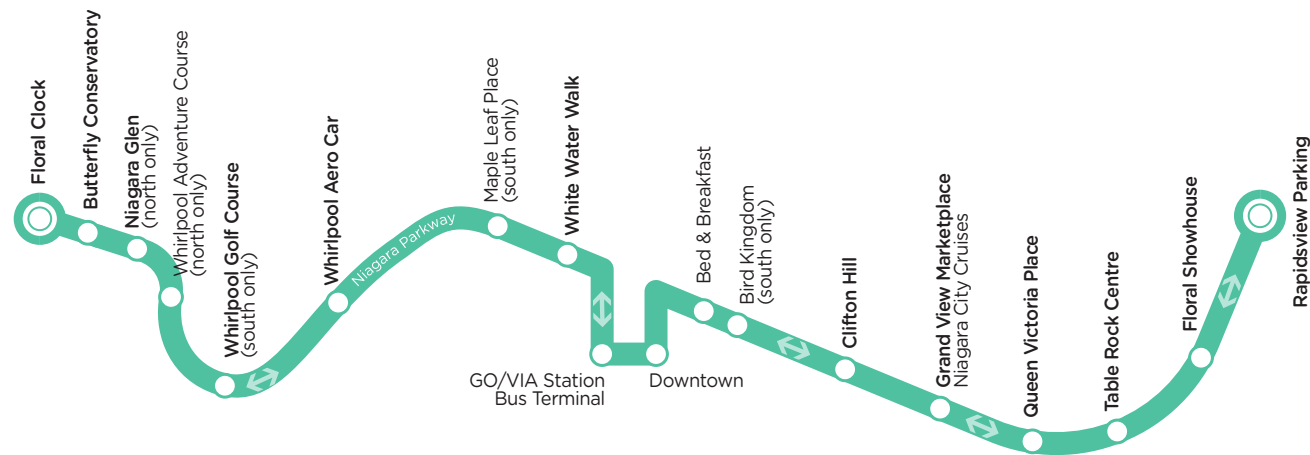

## 602 - BLUE LINE

**WEGO** ride to fun

Get around Niagara Parks easily with WEGO transportation!

WEGO is a year-round transportation system that connects all Niagara Parks locations to major attractions and hotels in the Niagara Falls tourist district. Two convenient routes meet at Table Rock centre, at the brink of the Canadian Horseshoe Falls.

### Leave the Driving to Us!

All passes include a minimum of 2 days unlimited WEGO travel. Plus, when you buy your pass online, you'll receive **free parking** at Rapidsview Parking Lot, just a 7-minute ride on the WEGO Green Line to Table Rock Centre!

### GO Transit connection in Niagara Falls

Enjoy year-round GO Transit service in Niagara Falls with connections to Table Rock Centre via the **GREEN** WEGO line. Visit [niagaraparks.com/GO](http://niagaraparks.com/GO) for more information.