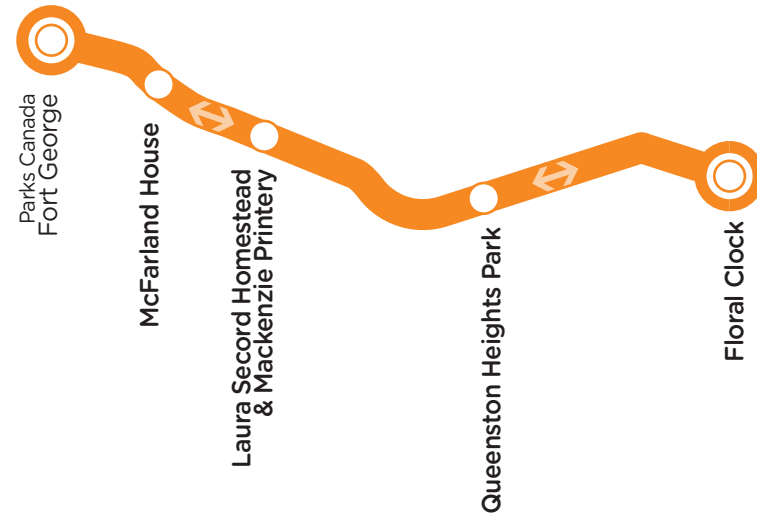

Niagara-On-The-Lake Shuttle

From April 19 to September 27, the Niagara-on-the-Lake shuttle offers service between Niagara-on-the-Lake and the village of Queenston. Visit niagaraparks.com/notlshuttle for more information.