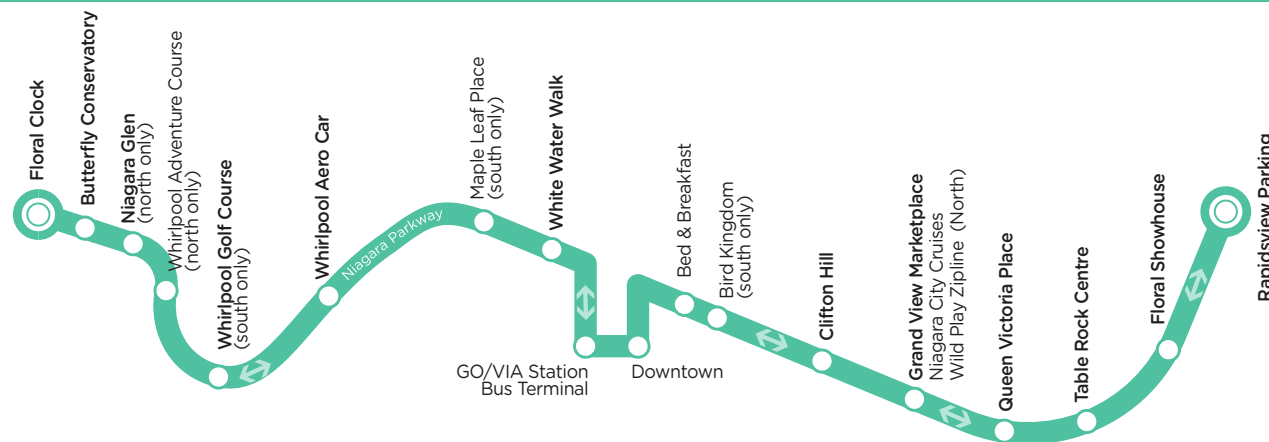

Get around Niagara Parks easily with WEGO transportation!

WEGO is a year-round transportation system that connects all Niagara Parks locations to major attractions and hotels in the Niagara Falls tourist district. Two convenient routes meet at Table Rock Centre, at the brink of the Canadian Horseshoe Falls. The system also operates seasonal service to connect Niagara Falls to Niagara-on-the-Lake via a simple transfer at the Floral Clock.

NIAGARAPARKS.COM/WEGO

	ADULT	CHILD
24-HOUR PASS	\$16.00	\$12.00
48-HOUR PASS	\$20.00	\$16.00

Adult ages 13+ • Children ages 3-12 • Children aged 2 and under are free

NEW FOR 2026!

Access to the Niagara-on-the-Lake shuttle is included with all WEGO tickets. Simply transfer buses at the Floral Clock to explore all that Niagara-on-the-Lake and Queenston have to offer!

GO Transit connection in Niagara Falls

Enjoy year-round GO Transit service in Niagara Falls with connections to Table Rock Centre via the GREEN WEGO line. Visit niagaraparks.com/GO for more information.

Bus will arrive every 30 minutes until last bus at:
9:00pm

Holiday Weekend (April 4-6) Bus will arrive every 30 minutes until last bus at:
9:00pm

Daily • May 15 - October 3 2026

Rapidsview	8:00am	Floral Showhouse (North)	8:02am	Table Rock Centre (North)	8:07am	Queen Victoria Place (North)	8:10am	Grand View Marketplace	8:13am	Clifton Hill (North)	8:16am	8:21am	Victoria Ave/Clifton Hill	8:23am	Howard Johnson Greg Frewin Theatre	8:25am	Ferry Street/Fallsview Blvd	8:27am	Ramada Hotel (Stanley Ave)/116/216 Transfer	8:30am	Skylon Tower/Wyndham Garden	8:35am	Wyndham Grand Fallsview/Hilton	8:38am	Marriott Hotels	8:44am	Convention Centre	8:48am	Rapidsview	9:00am