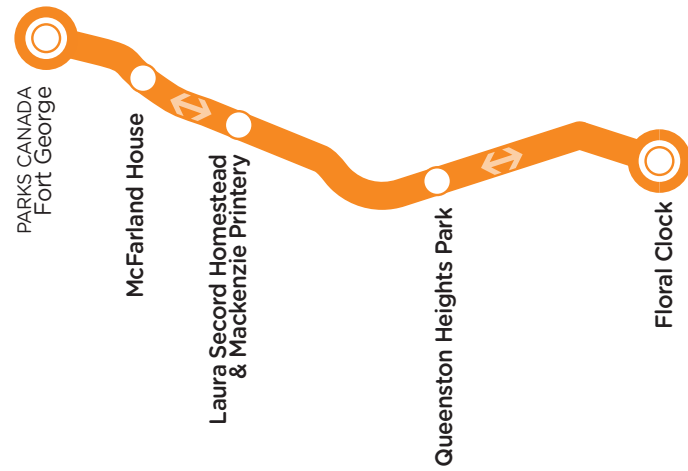

604 - NOTL SHUTTLE NORTHBOUND

604 - NOTL SHUTTLE SOUTHBOUND

Niagara-On-The-Lake Shuttle

From April 4 to October 3, the Niagara-on-the-Lake shuttle offers service between Niagara-on-the-Lake and the village of Queenston.

NEW FOR 2026!

Access to the Niagara-on-the-Lake shuttle is included with all WEGO tickets. Simply transfer buses at the Floral Clock to explore all that Niagara-on-the-Lake and Queenston have to offer!

Get around Niagara Parks easily with WEGO transportation!

WEGO is a year-round transportation system that connects all Niagara Parks locations to major attractions and hotels in the Niagara Falls tourist district. Two convenient routes meet at Table Rock Centre, at the brink of the Canadian Horseshoe Falls. The system also operates seasonal service to connect Niagara Falls to Niagara-on-the-Lake via a simple transfer at the Floral Clock.

Bus will arrive every 30 minutes until last bus at:
9:00pm

Holiday Weekend (April 4-6) Bus will arrive every 30 minutes until last bus at:
9:00pm

Daily • May 15 - October 3 2026

Rapidsview	8:00am	Floral Showhouse (North)	8:02am	Table Rock Centre (North)	8:07am	Queen Victoria Place (North)	8:10am	Grand View Marketplace	8:13am	Clifton Hill (North)	8:16am	8:21am	Victoria Ave/Clifton Hill	8:23am	Howard Johnson Greg Frewin Theatre	8:25am	Ferry Street/Fallsview Blvd	8:27am	Ramada Hotel (Stanley Ave)/116/216 Transfer	8:30am	Skylon Tower/Wyndham Garden	8:35am	Wyndham Grand Fallsview/Hilton	8:38am	Marriott Hotels	8:44am	Convention Centre	8:48am	Rapidsview	9:00am